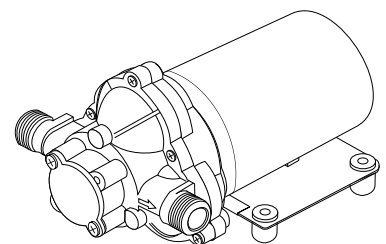

UTILITY PLUS WATER PUMP SPARE PARTS LIST

- | | | |
|----|-----------|---|
| 1. | LAPHNP001 | Complete Manual Pump Head - no pressure switch. |
| 2. | LAPHBP001 | Switch Replacement Plate (with gasket and screws) |
| 3. | LAUHK001 | Upper Housing |
| 4. | LAVK001 | Valve Assembly |
| 5. | LADDK001 | Diaphragm and Drive Assembly |
| | LADDK002 | Diaphragm and Drive Assembly (12 Litre Model) |
| 6. | LA12V07 | Motor - 7 Litre, 12v |
| | LA12V10 | Motor - 10 Litre, 12v |
| | LA24V10 | Motor - 10 Litre, 24v |
| | LA12V12 | Motor - 12 Litre, 12v |
| | LA24V12 | Motor - 12 Litre, 24v |
| | LA12V14 | Motor - 14 Litre, 12v |
| | LA24V14 | Motor - 14 Litre, 24v7. |
| 7. | LABP001 | Baseplate - Flat |
| 8. | LABPC001 | Baseplate - Cradle |