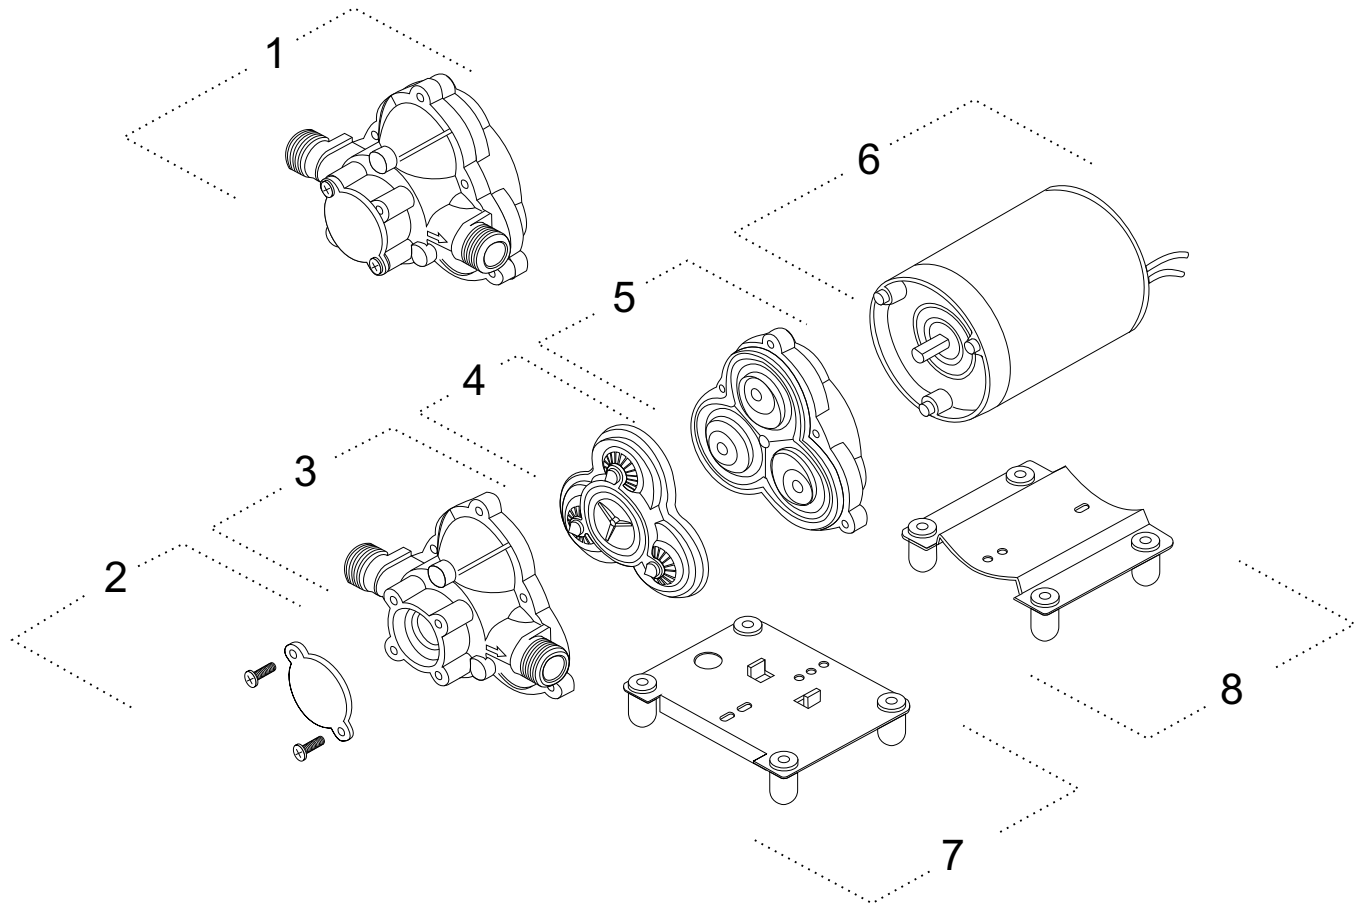

UTILITY PLUS WATER PUMP SPARE PARTS LIST

- | | | |
|----|-----------|---|
| 1. | LAPHNP001 | Complete Manual Pump Head - no pressure switch. |
| 2. | LAPHBP001 | Switch Replacement Plate (with gasket and screws) |
| 3. | LAUHK001 | Upper Housing |
| 4. | LAVK001 | Valve Assembly |
| 5. | LADDK001 | Diaphragm and Drive Assembly |
| | LADDK002 | Diaphragm and Drive Assembly (12 Litre Model) |
| 6. | LA12V07 | Motor - 7 Litre, 12v |
| | LA12V10 | Motor - 10 Litre, 12v |
| | LA24V10 | Motor - 10 Litre, 24v |
| | LA12V12 | Motor - 12 Litre, 12v |
| | LA24V12 | Motor - 12 Litre, 24v |
| | LA12V14 | Motor - 14 Litre, 12v |
| | LA24V14 | Motor - 14 Litre, 24v7. |
| 7. | LABP001 | Baseplate - Flat |
| 8. | LABPC001 | Baseplate - Cradle |